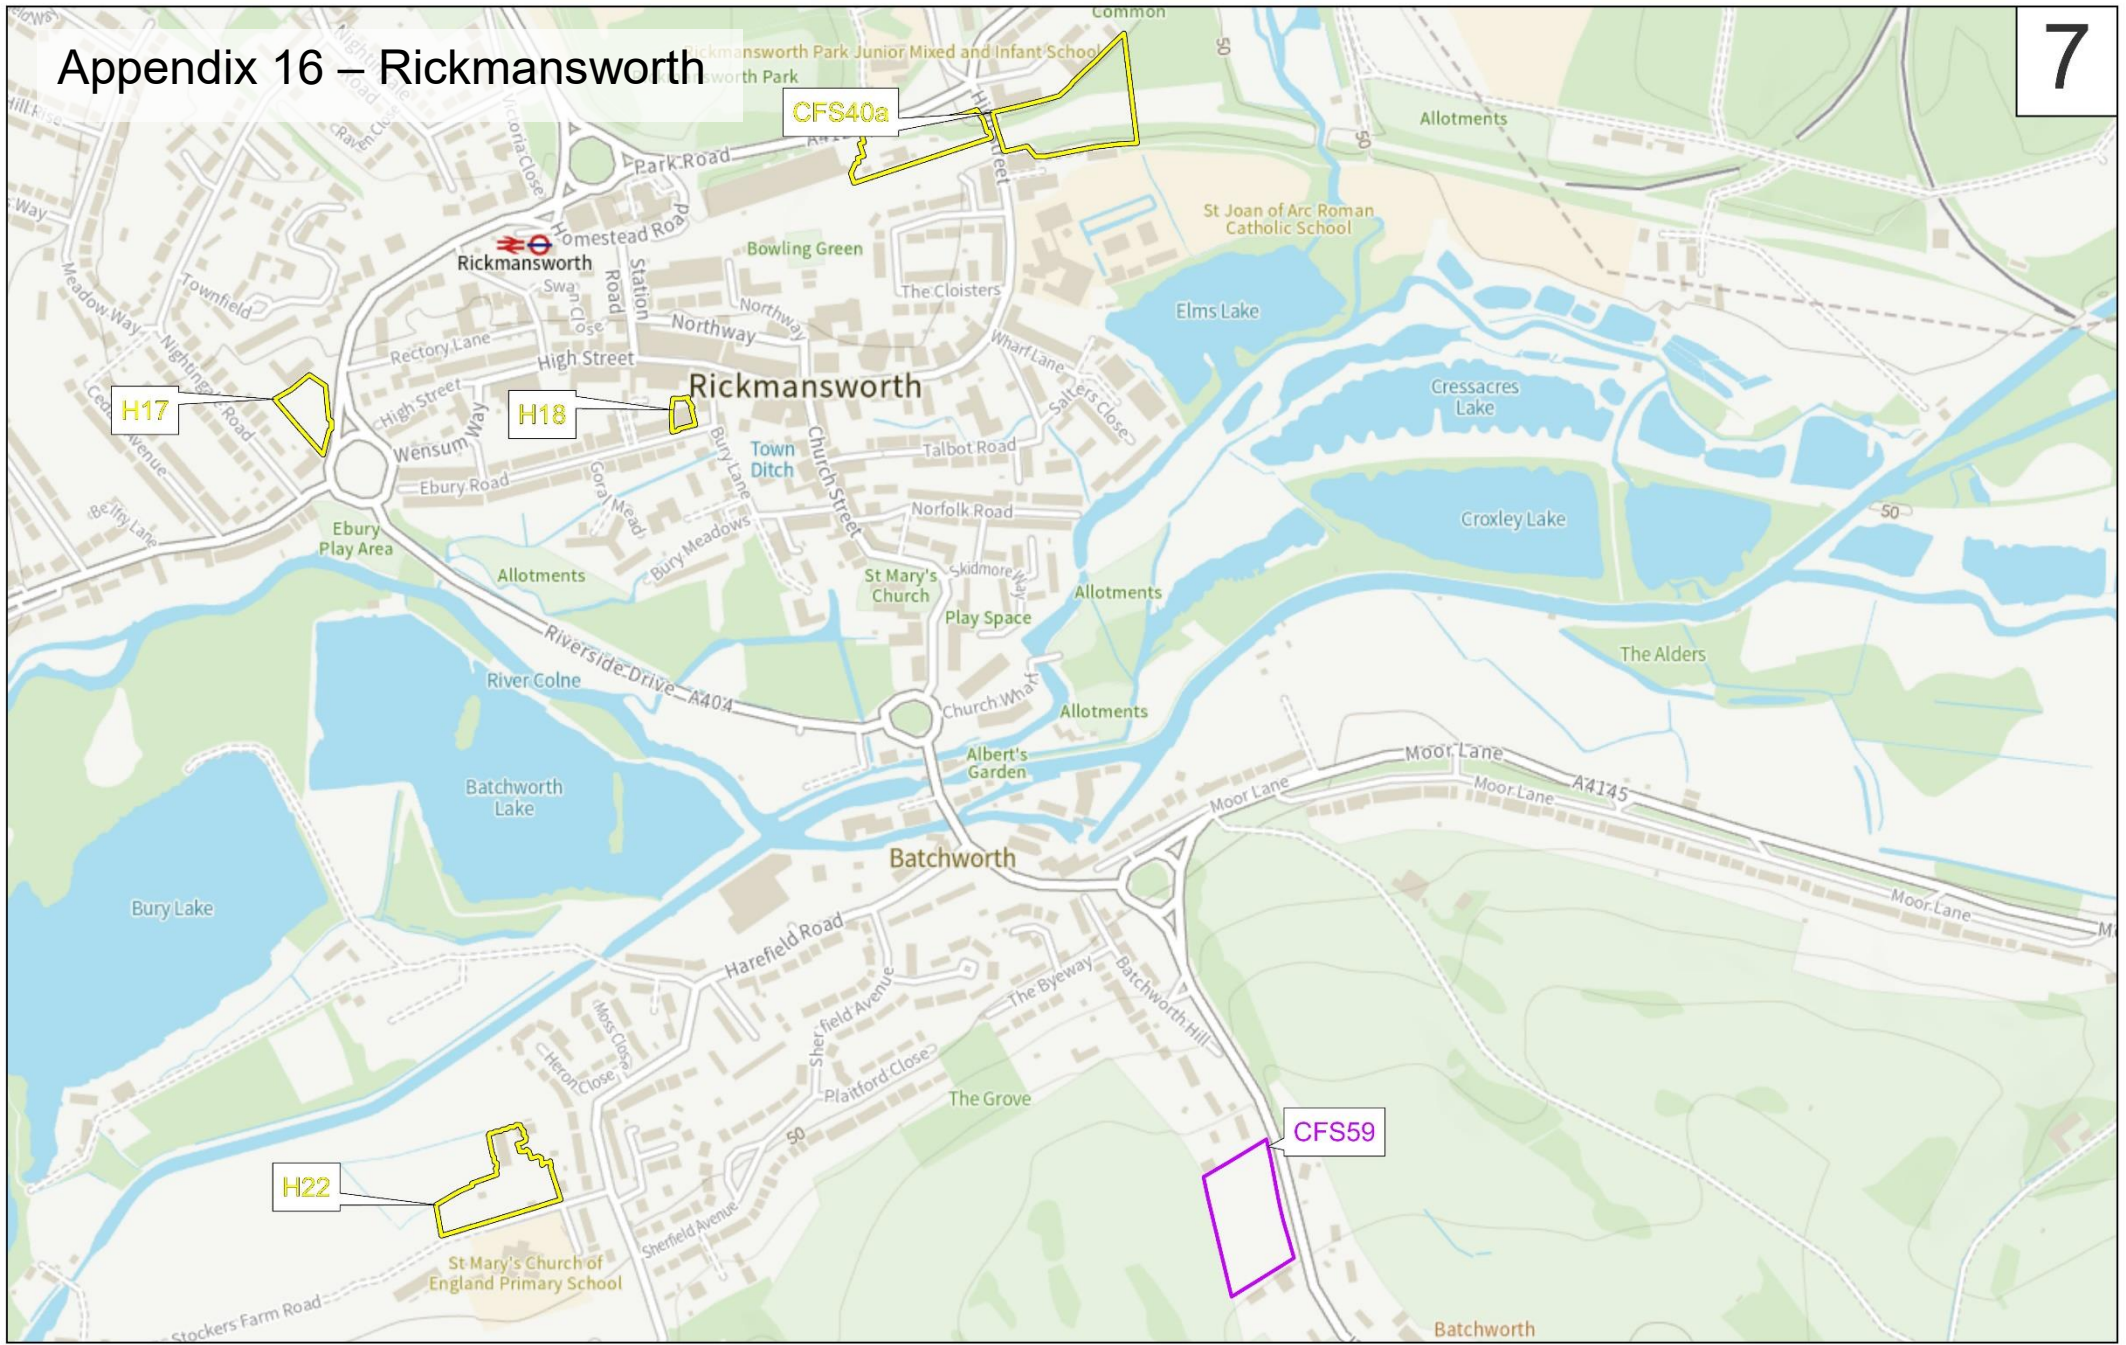

Appendix 16 – Rickmansworth

Legend

- Brown Field Green Belt Site
- Low to Moderate Green Belt Harm Site
- Urban Brownfield Site
- <all other values>